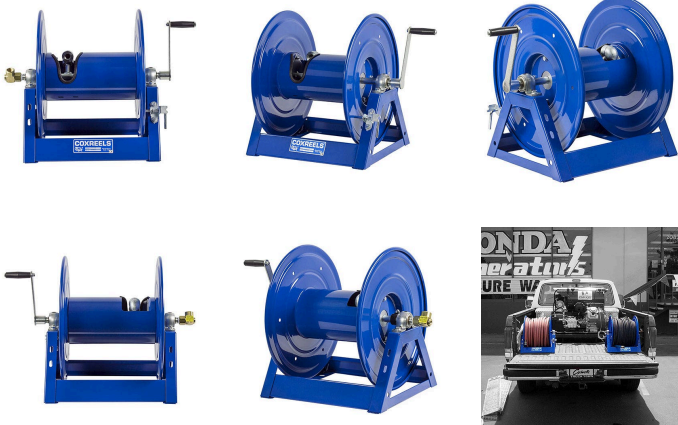

# Coxreels Series 1125 Hose Reel

RC11254200

### Details

Coxreels' exclusive low profile riser and open drum slot design offers smooth, even hose wraps and no crimping, enabling full pressure flow with every rewind. Also available in motor rewind, 12v DC, 1/3 HP, this sturdy reel sits on a solid, all CNC robotically welded "A" frame foundation. Direct hand crank action combined with self-aligning pillow block bearings for minimum rewind effort. Made for either 1/2" or 3/4" hose, hose not included.

### Specifications

Manufacturer	Cox Reels
Hose Included	Yes
Hose Inside Diameter	.5 in
Hose Length	200 ft
Hose Outside Diameter	.875 in
Weight (lbs)	39 lb