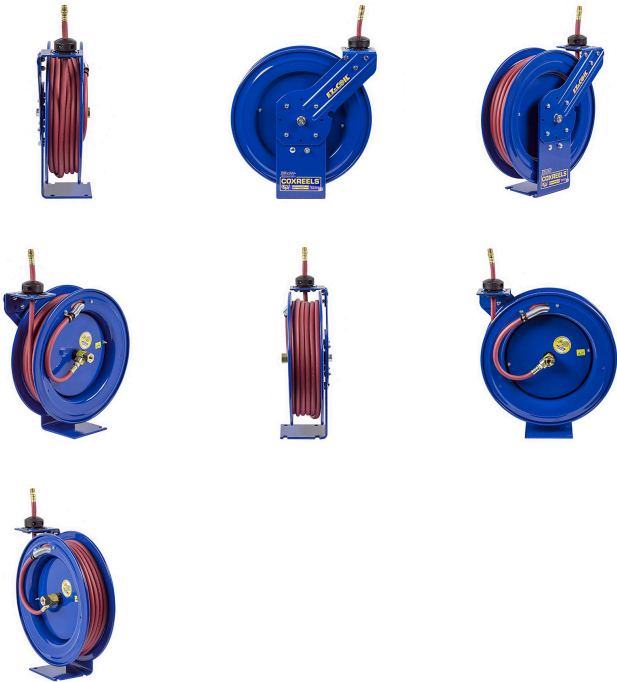

Cox Ezcoil 350 Hose Reel - 50'

RCEZPLP350

Details

This reel has the identical durable design and outstanding features of the RCPLP350, with the added safety of EZ-Coil, Coxreels' exclusively patented Safety Series with up to 80% controlled retraction compared to conventional reels. Choose this reel for greater workplace safety and protection from injury & costly property damage.

Specifications

Manufacturer	Cox Reels
Hose Included	Yes
Hose Inside Diameter	.375 in
Hose Length	50 ft
Hose Outside Diameter	.625 in
Maximum Pressure	300 psi
Weight (lbs)	43 lb

Amacron Golf & Turf

19 Tate Drive Kerang, 3579