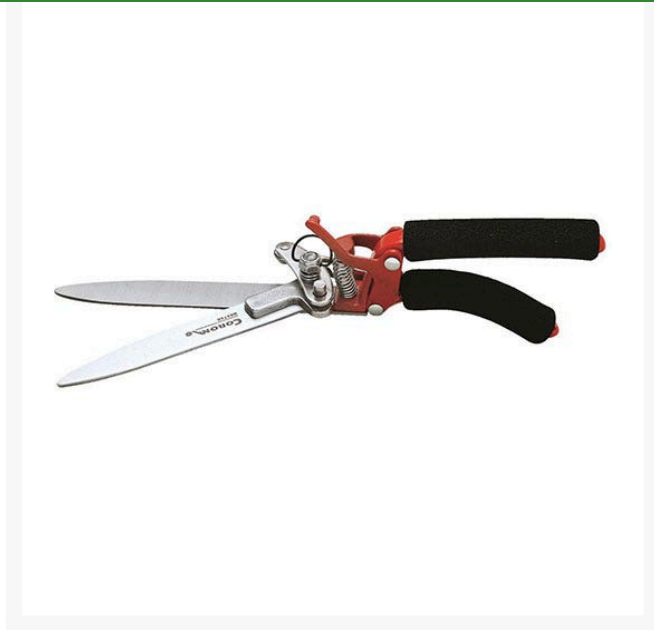

Corona Pump-Action Grass Shear - 5in

RCGS3760

Details

The Corona 5" Pump-Action Grass Shear has a professional scissor cutting action and resharpenable, high-carbon steel alloy blades that are fully heat treated for strength. These shears are strong enough to cut tough sod and ground cover with comfortable non-slip rubber grips on a cast aluminum body. Features an adjustable tension control.

- Professional scissor cutting action
- Resharpenable, high-carbon steel alloy blades
- Fully heat-treated for strength
- Comfortable, non-slip rubber grip
- Cuts tough sod and ground cover

Specifications

Manufacturer	Corona
Dimensions	5in
Weight (lbs)	1.3 lb

Amacron Golf & Turf

19 Tate Drive Kerang, 3579

+61 2 8011 1001 Toll Free: 1300 AMACRON

<https://amacron.rrproducts.com/>