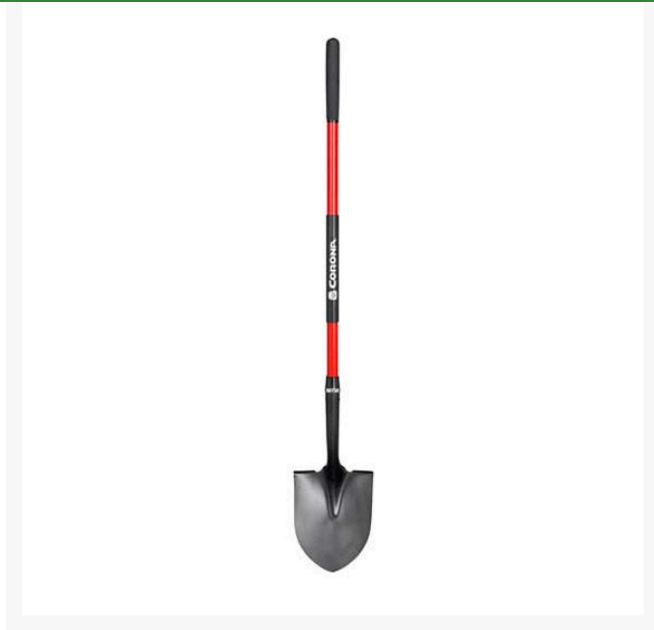

Corona Round Point Shovel - 48in Fiberglass Handle

RCSS30020

Details

Get the job done with this strong 14-gauge tempered steel blade shovel with sharpened edge. The round point allows for easy penetration of a variety of materials. Large, forward-turned steps for firmer footing. A textured epoxy finish protects the head against rust. Steel collar for strong connection. Non-slip cushion grip for comfort. 48in. fiberglass handle.

- 14 gauge tempered steel blade
- 48in fiberglass handle with non-slip grip
- Round point makes easy penetration of materials
- Large, forward-turned steps for firmer footing
- Textured epoxy finish protects the head
- Steel collar for strong connection