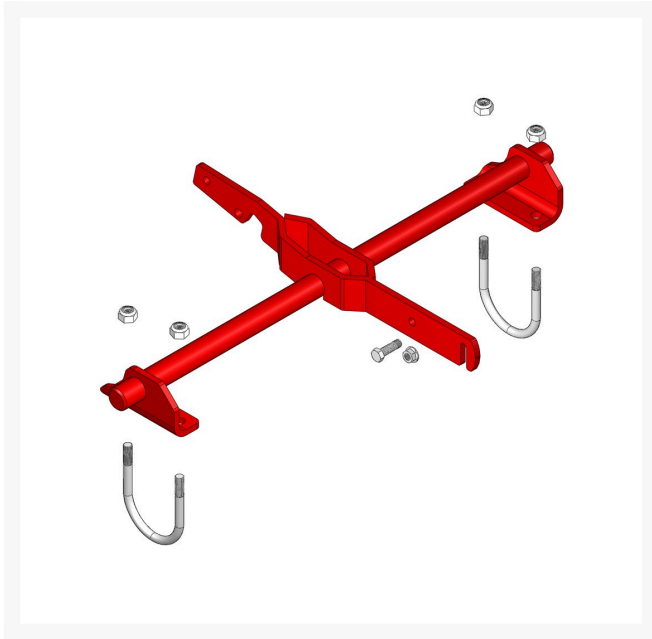

Adapter Kit - Fits Jac Pull Frame

R01050

Details

Includes 4 ea: R3296-48 Locknut; 2 ea: R49-0520 U-Bolt, 1 ea: R3296-39 Locknut, R400264 Bolt, R49-0540 Bracket

Replaces

Toro 01050

Specifications

Manufacturer R&R Products

Fits Models

Toro Reelmaster Fairway

Amacron Golf & Turf

19 Tate Drive Kerang, 3579

+61 2 8011 1001 Toll Free: 1300 AMACRON

<https://amacron.rrproducts.com/>