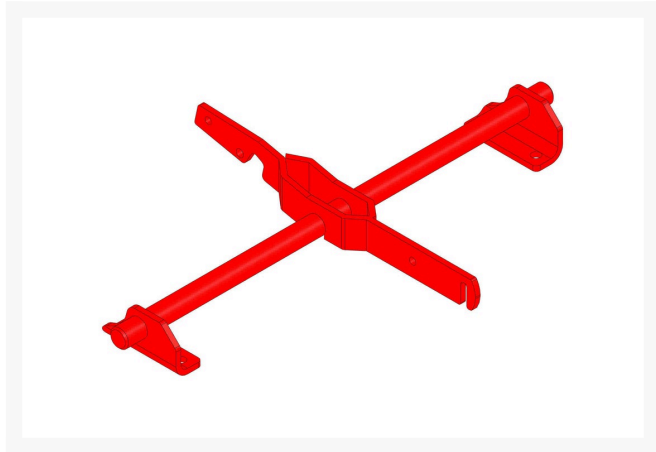

Adapter - Lift Bracket Fits F10

R01052

Specifications

Manufacturer

R&R Products

Fits Models

Toro Reelmaster Fairway

Amacron Golf & Turf