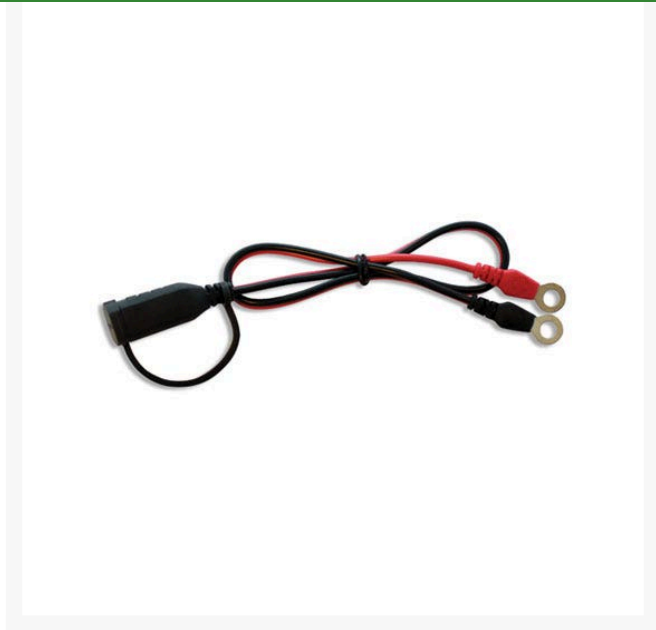

CTEK Comfort Connect M10

RCTK56-329

Details

Comfort Connect reaches even well hidden batteries in the vehicle quickly and easily. There is no need to hassle with battery clamps every time, just permanently mount Comfort Connect on every battery that needs charging and easily charge and maintain the batteries after use and for a prolonged life. Cable length 16".

- Comfort Connect M10, 1/2" (10.4mm)

Specifications

Manufacturer

CTEK

Amacron Golf & Turf

19 Tate Drive Kerang, 3579

+61 2 8011 1001 Toll Free: 1300 AMACRON

<https://amacron.rrproducts.com/>