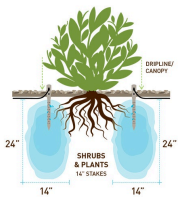

# Deep Drip Stake - 14 in RDD14

### Details

Promote a healthy, deep root system for trees and shrubs by delivering water and nutrients directly to their roots. Eliminates water run-off or evaporation. This sturdy PVC pipe is designed with a 10" ventilated pointed end and an ABS cap for driving into the ground with a sledge hammer, if necessary. A 1/4" drip line is positioned in the cap, water runs down the ventilated tube and deep into the ground while filtering rocks and dirt from entering the device. Or, remove cap and fill pipe with a water hose. Powder or granulated nutrients may be poured into stake. As the plant grows, reposition stake. Ideal for sloped areas. Hassle-free, maintenance-free.

### Specifications

Manufacturer	Deep Drip
Length	14-1/2 in