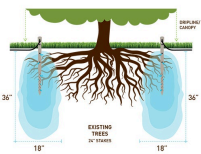

Deep Drip Stake - 24 in RDD24

Details

Promote a healthy, deep root system for trees and shrubs by delivering water and nutrients directly to their roots. Eliminates water run-off or evaporation. This sturdy PVC pipe is designed with a 10" ventilated pointed end and an ABS cap for driving into the ground with a sledge hammer, if necessary. A 1/4" drip line is positioned in the cap, water runs down the ventilated tube and deep into the ground while filtering rocks and dirt from entering the device. Or, remove cap and fill pipe with a water hose. Powder or granulated nutrients may be poured into stake. As the plant grows, reposition stake. Ideal for sloped areas. Hassle-free, maintenance-free.

Specifications

Manufacturer	Deep Drip
Length	24-1/2 in

Amacron Golf & Turf

19 Tate Drive Kerang, 3579

+61 2 8011 1001 Toll Free: 1300 AMACRON

<https://amacron.rrproducts.com/>