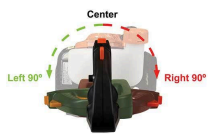

Echo HC-2210 Hedge Trimmer 22 in. 21.2CC Double Sided RECHC2210

Details

Beautify your outdoor living space when using ECHO's X-Series HC-2210 hedge trimmer to trim bushes and hedges. Trimming helps increase flowering, promotes growth and removes damaged branches. Get superior cutting performance with the handheld hedge trimmers made with professional landscapers in mind. 22 in 21.2cc 11 lbs.

Please note: This product is considered either bulky or otherwise restricted from shipment by air, and will only be shipped ground freight.

- 21.2cc Professional Grade Gas Engine
- 3-Position 180 Degree Rotating Handle for Maneuverability
- Aluminum "U-channel" Support Bar and Cored-out Blades for Lighter Weight
- Easily Accessible Blade Grease Ports
- Fine tuned to Reduce Weight and Increase Strength
- Forward-facing Exhaust Prevents Brush Damage
- Full-Spring Suspension System Reduces Vibration for Operator Comfort
- i-30 Starter Reduces Effort 30%
- RazorEdge 3-sided Teeth for Longer Cutting Performance
- See-through Fuel Tank
- Tool-less Air Filter Cover for the 2-Stage Air Filtration System
- Top-mounted Purge Bulb for Easy Access
- Double-Sided, Double-Reciprocating

Specifications

Manufacturer	Echo
Blade Length	22 in

Amacron Golf & Turf

19 Tate Drive Kerang, 3579

+61 2 8011 1001 Toll Free: 1300 AMACRON

<https://amacron.rrproducts.com/>

Echo HC-2210 Hedge Trimmer 22 in. 21.2CC Double Sided REHC2210