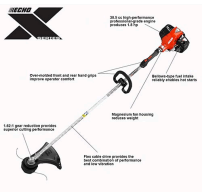

Echo SRM-3020 X-Series String Trimmer

RECSRM3020

Details

This powerful straight shaft trimmer features a 30.5cc engine producing 1.8 HP with 1.62:1 gear reduction for superior cutting performance. Huge 20" cutting swath to increase productivity. The flex cable drive provides the best combination of performance and low vibration. Bellows-type fuel intake reliably enables hot restarts. Magnesium fan housing. Easy to change filters. Over-molded front and rear hand grips improve operator comfort. Speed-Feed 450 cutting head. 30.5cc, 1.8 hp, Please note: This product is considered either bulky or otherwise restricted from shipment by air, and will only be shipped ground freight.

- 30.5 cc High-performance Professional-Grade Engine
- 1.8 hp
- 1.62:1 Gear Reduction For Superior Cutting Performance
- Bellows-type Fuel Intake Reliably Enables Hot Restarts
- Flex Cable Drive Provides Performance and Low Vibration
- Magnesium Fan Housing
- Over-molded Front and Rear Hand Grips
- Straight Shaft
- Cutting Width 20 inches
- Cutting Head - Speed-Feed 450

Specifications

Manufacturer	Echo
Carburetor	Rotary
Engine Displacement	30.5 cc (1.86 cu in)
Fuel Capacity	24 fl oz
Shaft Length	59 in
Starting System	Standard
Weight (lbs)	12.1 lb

Amacron Golf & Turf

19 Tate Drive Kerang, 3579