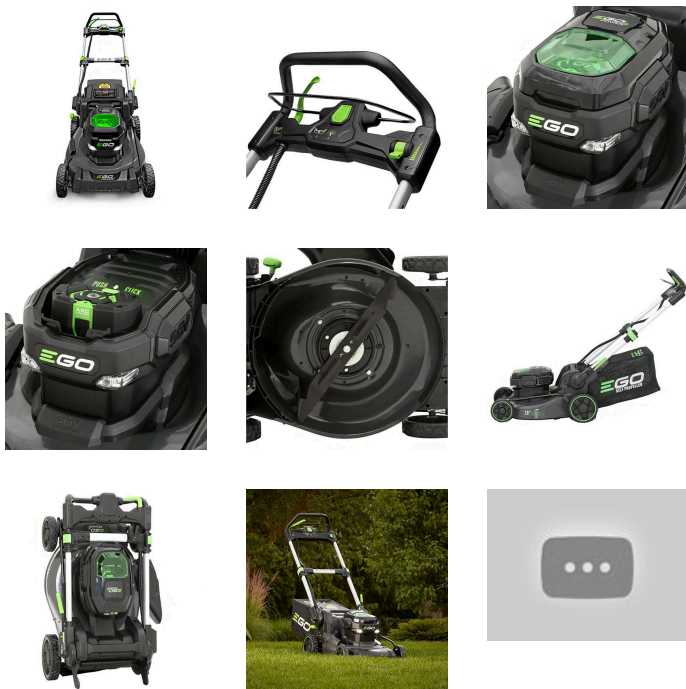

EGO 20in Self Propelled Lawn Mower w/Steel Deck - Bare Tool Only

REGLM2020SP

Details

The EGO POWER+ 20" Self-Propelled Mower delivers the torque of gas. No other cordless mower matches or surpasses the power of gas mowers, making the EGO Power+ Mowers a true gas replacement lawn mower. A 20" steel deck, a 60-minute run time, a brushless motor and a variable-speed, self-propelled system are just a few of the features that make this mower incredible. Compatible with all EGO POWER+ ARC Lithium batteries (available separately) to deliver Power Beyond Belief.

- 20 inch Steel Deck
- 56-Volt Lithion Battery
- High-Efficiency Brushless Motor
- Push-Button Start
- Variable Speed Control
- Weather-Resistant Construction (ipx4)
- 3-in-1 Mulching, Bagging and Side Discharge
- Folds Easily for Compact Storage
- Single Lever 6-Position Deck-Height Adjustment
- Easy-Access Grass Bag
- LED Headlights
- 5 Year Warranty

Specifications

Manufacturer	EGO
--------------	-----

Replacement Parts

REGAB2001	EGO 20in Lawn Mower Blade - High Lift
REGCH5500	EGO 550w Power+ 56 Volt Rapid Charger

Amacron Golf & Turf

19 Tate Drive Kerang, 3579