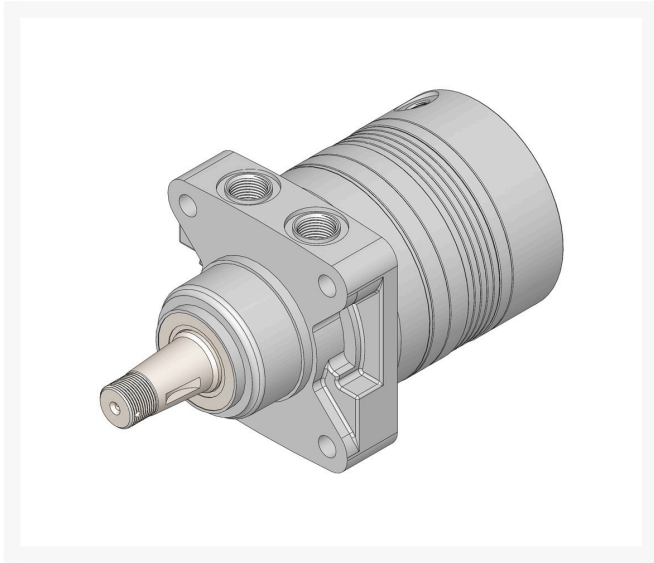

Hydraulic Motor - Wheel

R108-2947

Replaces
Toro 108-2947

Specifications
Manufacturer R&R Products

Fits Models
R&R Products Sand Max 416
R&R Products Sand Max 516
R&R Products Sand Max 518
R&R Products Sand Max 521LP
Toro Sand Pro 3040
Toro Sand Pro 5040