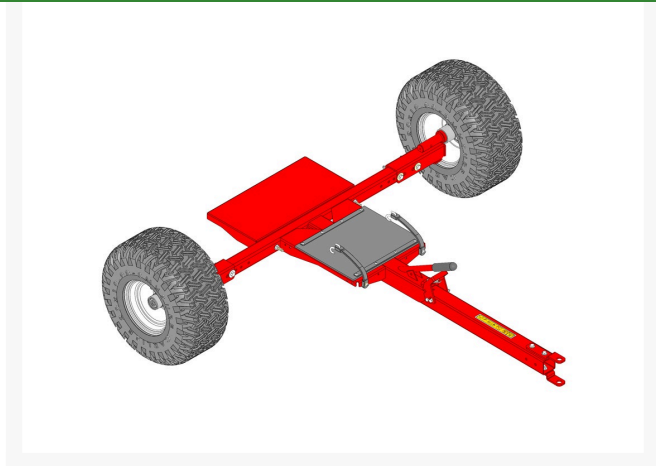

Frame Assy - Red

R04238

Specifications

Manufacturer

R&R Products

Replacement Parts

R105-9928-01	Spindle Assy - Red
R106-4671	Latch
R106-4675	Tongue - Trailer - Red
R106-5360	Rubber Mat - Front Roller
R106-5366-01	Frame Assy - Red
R106-5384	Strip - Roller Mat
R106-8459	Rubber Strap
R150317	Latch Assy
R150318	Hardware - Misc
R232-24	Stem - Valve w/ Cap
R297-1	Screw - Button HD Socket 3/4
R301504	Locknut - ESNA 1/4-20
R316797	Bolt - 1/4-20 x 1-1/4
R32128-21	Locknut - Flanged 3/8-16 Whiz Top Lock
R32128-32	Locknut - 1/4-20 Flanged
R3231-2	Bolt - Carriage 3/8-16 x 1
R3256-22	Washer - Flat 1/4 Yellow
R98-8690	Hub Assy - Trailer
R99-4507	Wheel - 8x7.00 4/4 Solid F266
RCT5111011	Tire - 20x10.00-8 Nhs (2 Ply) Carlisle Turf Saver