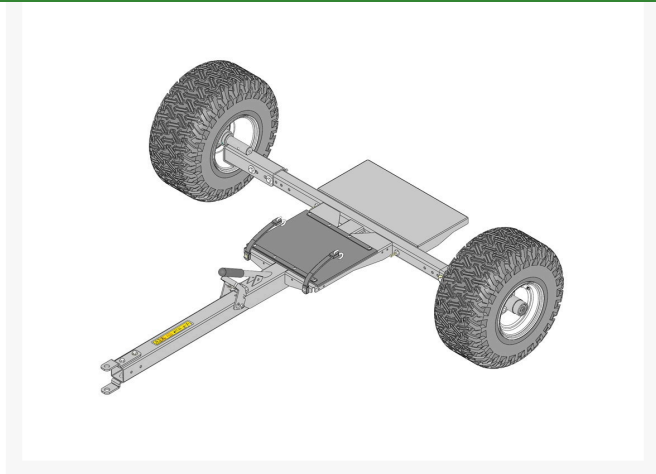

Frame Assy - Black

R04238B

Details

Load capacity: 400 lbs. (181.6 kg) (includes trailer weight) Suspension: Low pressure tires (20 x 10-8) Transport Speed: 15 mph (24 km/h) maximum speed Hitch: Equipped with pin-type hitch as standard equipment Towing: Tow with utility vehicle Finish: Powder-coated paint. Black. Axles: Heavy-duty stub wheel spindle. Greasable. Dimensions: Height 19" (48.3 cm) Width 68" (157.5 cm) Length 81" (205.7 cm)

- Low pressure tires (20 x 10-8)
- 15 mph maximum transport speed
- Secure loading ramp with safety latch for transport
- Pin-type hitch standard
- Tow with any utility vehicle
- Powder-coated black paint
- Heavy-duty greasable stub wheel spindle

Specifications

Manufacturer	R&R Products
Height	20 in (48.3 cm)
Length	81 in
Width	68 in (157.5cm)

Replacement Parts

R105-9928B	Spindle Assy - Black
R106-4671	Latch
R106-4675B	Tongue - Trailer - Black
R106-5360	Rubber Mat - Front Roller
R106-5366B	Frame Assy - Black
R106-5384	Strip - Roller Mat
R106-8459	Rubber Strap
R150317	Latch Assy