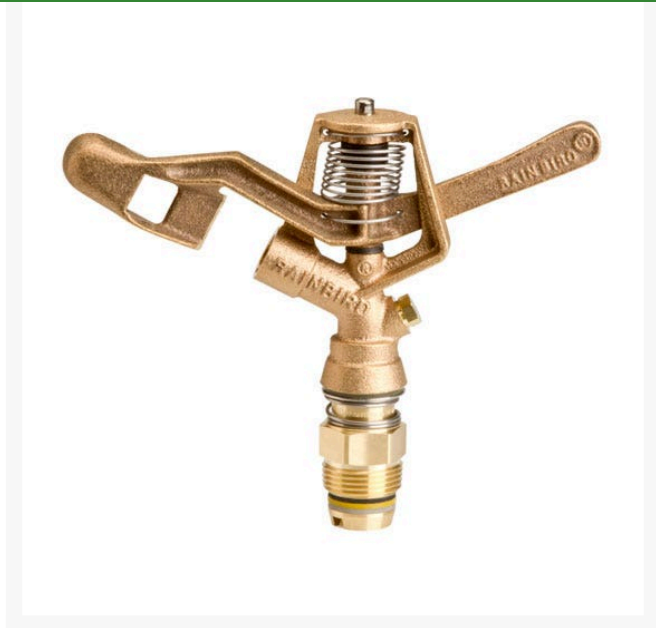

# Impact Sprinkler - 3/4 Full Circle

RG30WH

## Details

Durable brass construction - Standard trajectory angle for maximum distance of throw - "WH" models have plugged spreader nozzles

- Standard trajectory angle for maximum distance of throw
- WH models have plugged spreader nozzles