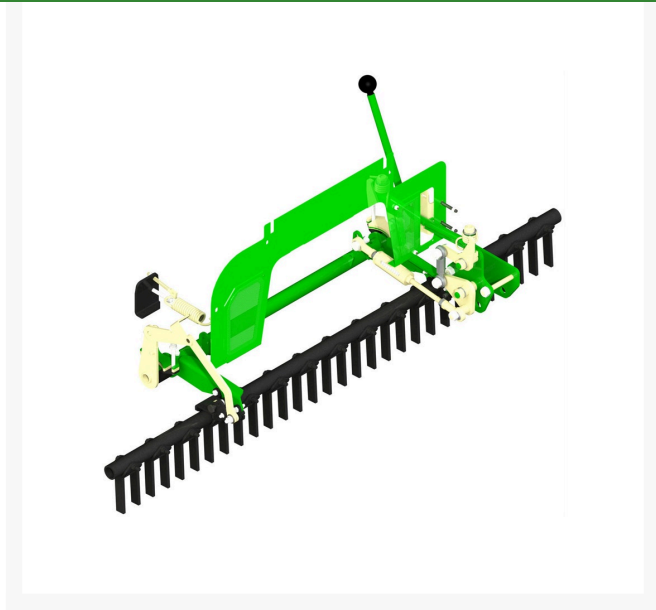

Mid-Mount Toolbar System

R08731G

Details

The Mid-Mount Toolbar is designed for the attachment of the Mid-Mount Scarifier Toolbar or Mid-Mount Weeder attachment.

- Required for the Mid-Mount Scarifier Toolbar and Mid-Mount Weeder Toolbar

Specifications

Manufacturer	R&R Products
Color	Green

Amacron Golf & Turf

19 Tate Drive Kerang, 3579

+61 2 8011 1001 Toll Free: 1300 AMACRON

<https://amacron.rrproducts.com/>