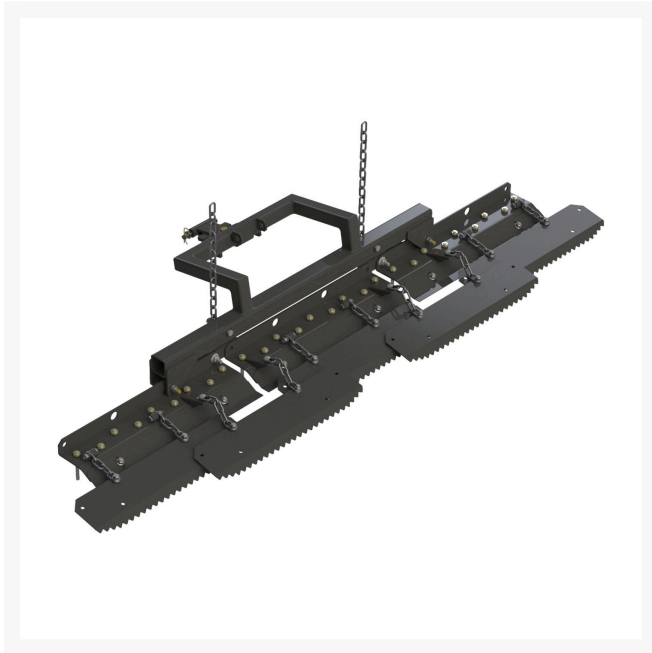

Tooth Rake to Fit Standard Mounting Hitch

R08812

Details

The Tooth Rake attachment with Standard Hitch may be used in wet or dry conditions to quickly scarify, smooth and groom. 72" (193cm) width, 5 rake sections, 27 adjustable prongs.

- Quickly scarify, smooth, and groom in wet or dry conditions
- 5 rake sections
- 27 adjustable prongs

Replaces

R&R Products	08812
Toro	08812

Specifications

Manufacturer	R&R Products
Application Width	72 in

Fits Models

R&R Products Sand Max 216
R&R Products Sand Max 316
Toro Sand Pro 2020
Toro Sand Pro 3020
Toro Sand Pro 5020

Amacron Golf & Turf

19 Tate Drive Kerang, 3579

+61 2 8011 1001 Toll Free: 1300 AMACRON