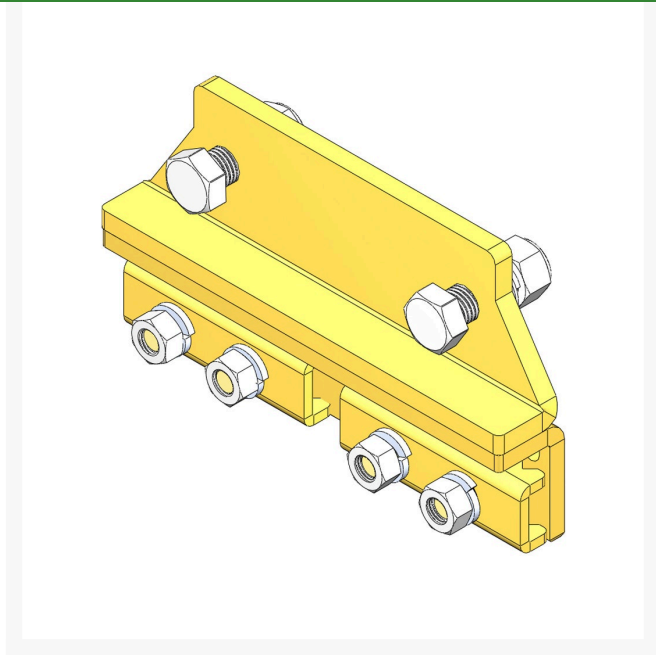

Needle Tine Holder - 6 Tine 5mm Mt

R09720

Replaces

| | |
|--------------|-----------------|
| R&R Products | R104-0976 |
| Toro | 09720, 104-0976 |

Specifications

| | |
|--------------|--------------|
| Manufacturer | R&R Products |
|--------------|--------------|

Fits Models

Toro ProCore 440
Toro ProCore 660
Toro ProCore 880

Replacement Parts

| | |
|------------|--------------------------------|
| R104-0972 | Clamp - 6 Tine 5mm Mt 2 Req |
| R104-9914 | Nut - Hex 12mm x 1.5 |
| R3253-7 | Washer - Lock 1/2 |
| R33028-00 | Locknut - 16mm x 2.0 ESNA |
| R33098-00 | Flatwasher - 16mm |
| R33118-045 | Bolt - Hex HD M16-2.0 x 45 |