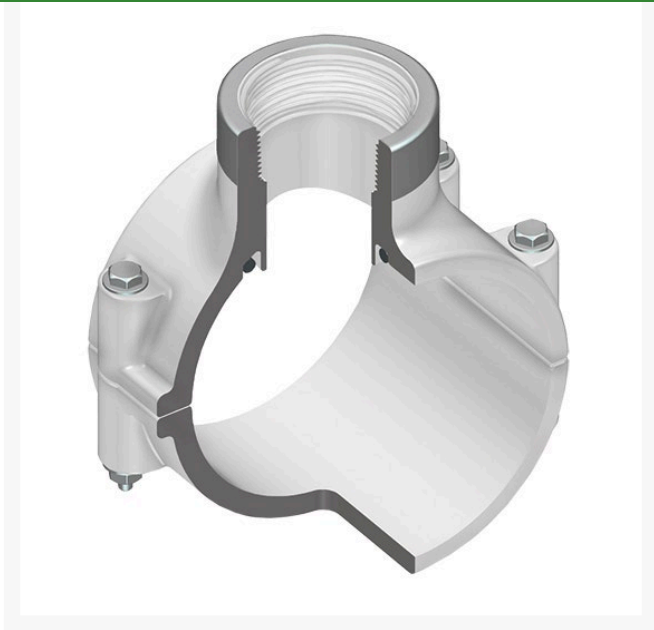

# 4x1/2 PVC Clamp Saddle (Srfpt) EPDM S

RG467SE415SR

## Specifications

Manufacturer  
Seal Type

Spears  
EPDM