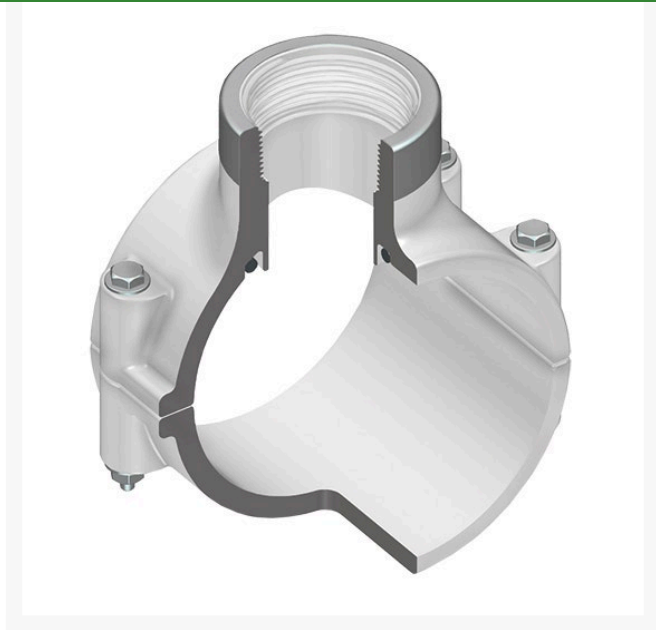

4x3/4 PVC Clamp Saddle (Srfpt) EPDM S

RG467SE416SR

Specifications

Manufacturer

Spears

Seal Type

EPDM

Amacron Golf & Turf