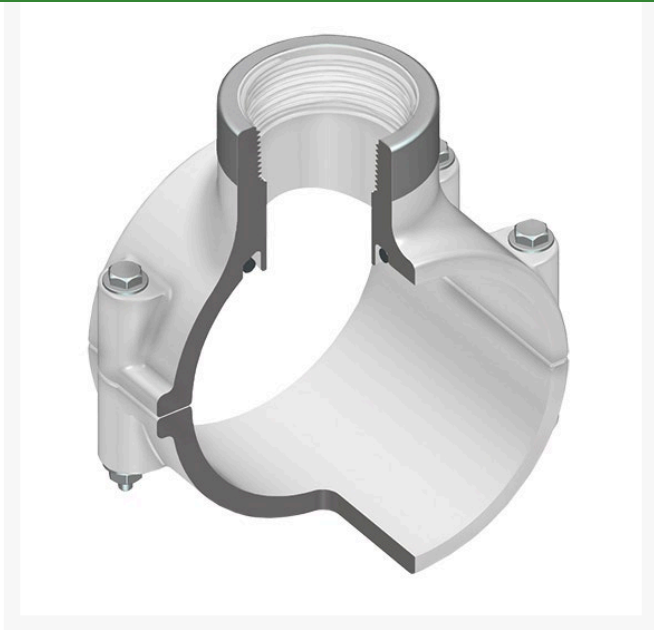

# 6x1/2 PVC Clamp Saddle (Srfpt) EPDM S

RG467SE523SR

## Specifications

Manufacturer  
Seal Type

Spears  
EPDM