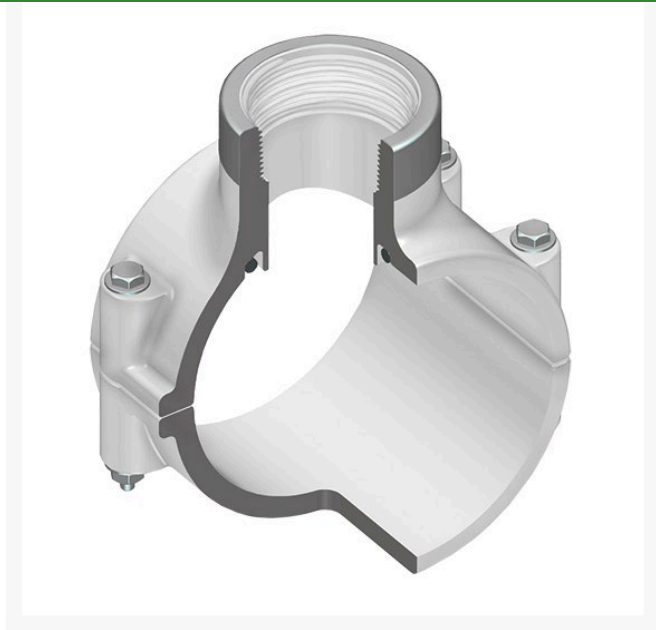

6x3/4 PVC Clamp Saddle (Srfpt) EPDM S

RG467SE524SR

Specifications

Manufacturer
Seal Type

Spears
EPDM

Amacron Golf & Turf

19 Tate Drive Kerang, 3579

+61 2 8011 1001 Toll Free: 1300 AMACRON