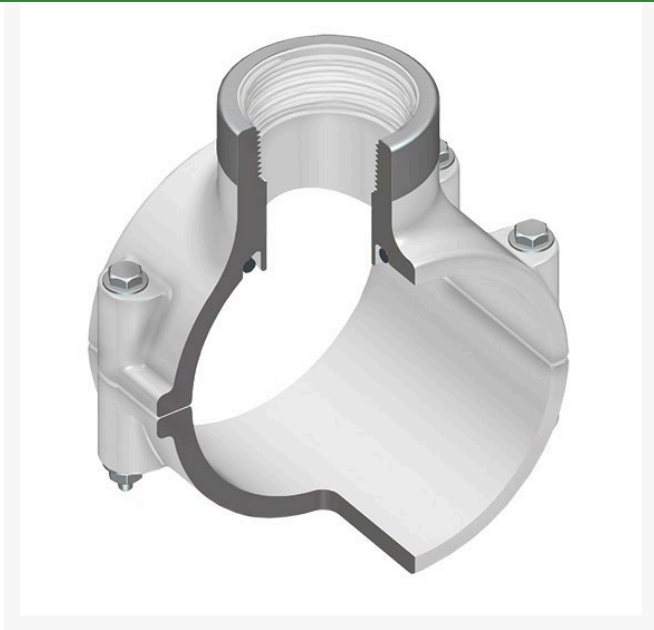

6x3 PVC Clamp Saddle (Srfpt) EPDM SS

RG467SE530SR

Specifications

Manufacturer
Seal Type

Spears
EPDM

Amacron Golf & Turf

19 Tate Drive Kerang, 3579

+61 2 8011 1001 Toll Free: 1300 AMACRON