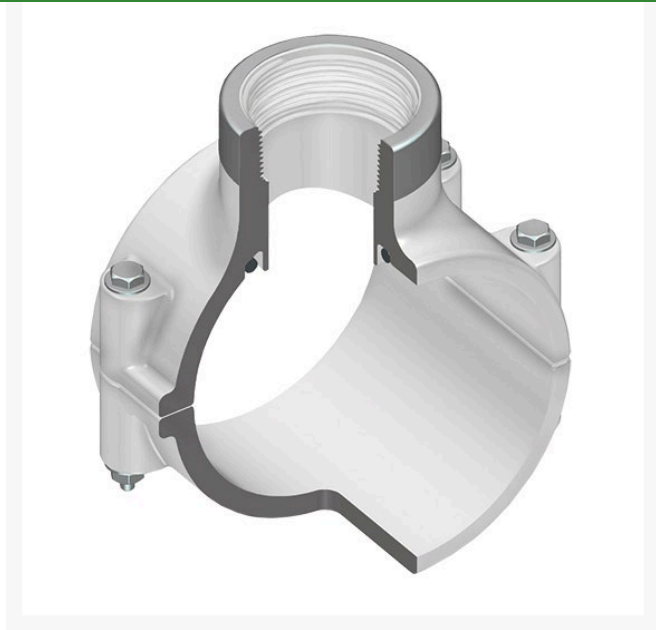

8x6 PVC Clamp Saddle (Srfpt) EPDM SS

RG467SE585SR

Specifications

Manufacturer

Spears

Seal Type

EPDM

Amacron Golf & Turf