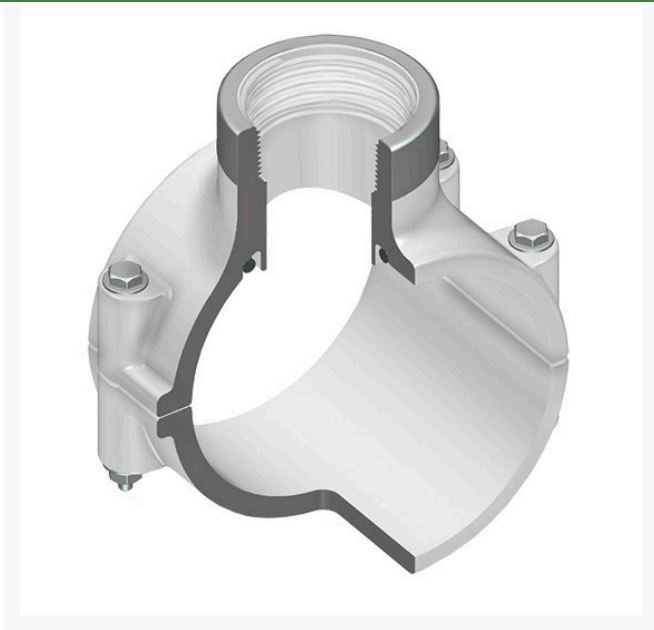

# 10x4 PVC Clamp Saddle (Srfpt) EPDM SS

RG467SE624SR

## Specifications

Manufacturer  
Seal Type

Spears  
EPDM