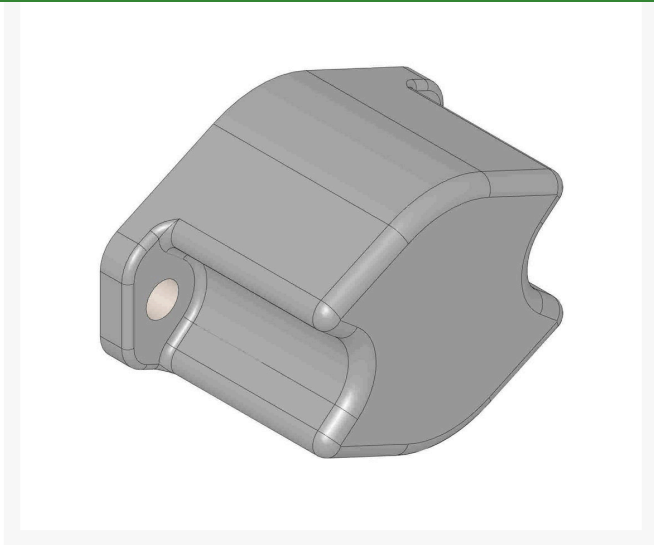

Roller End - Cap Black Reel Brg Housing

R10-5080B

Specifications

Manufacturer

R&R Products

Amacron Golf & Turf

19 Tate Drive Kerang, 3579

+61 2 8011 1001 Toll Free: 1300 AMACRON