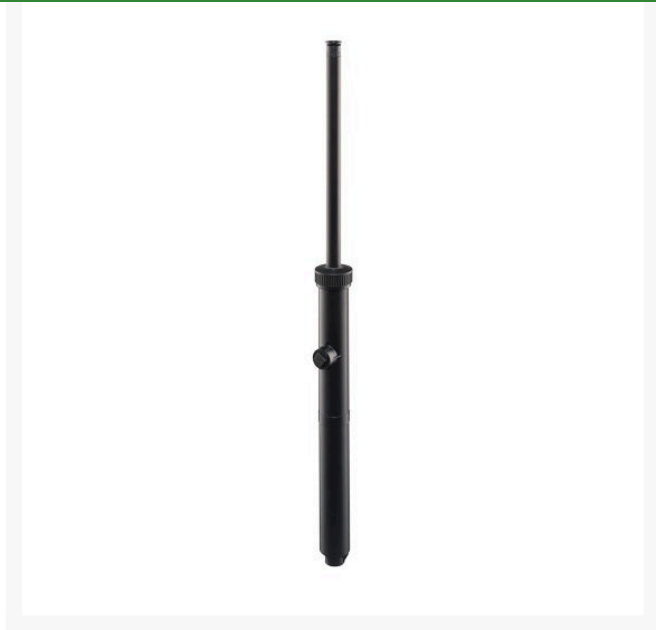

# Signature 12" Pop-Up Spray Head - Body Only

RG63XE-12

- New iStop feature that saves water!
- Pressure regulating valve
- Factory-installed anti-drain valve
- High impact resistant construction
- Stainless steel component
- Dome cap flushes dirt & debris away from riser
- Can be upgraded with iStop
- 12" body