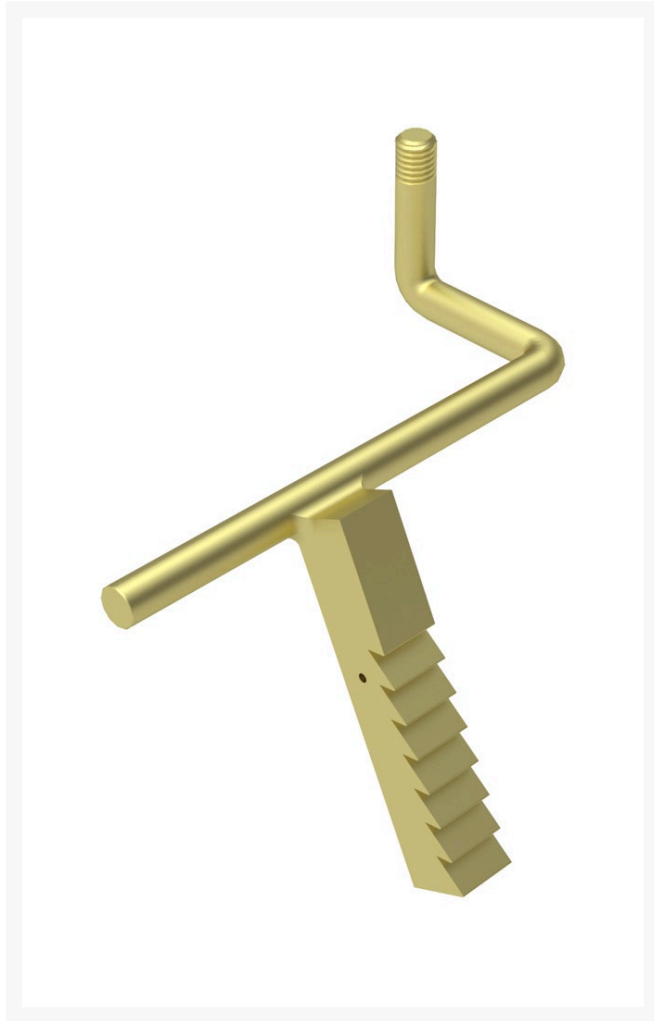

Parking Latch - Brake

R10-7850

Replaces
Toro 10-7850

Specifications
Manufacturer R&R Products

Fits Models
R&R Products Versa-Green 1860
R&R Products Versa-Green 1860PS
R&R Products Versa-Green 2160D
Toro Greensmaster 300
Toro Greensmaster 3000
Toro Greensmaster 3050
Toro Greensmaster 3100