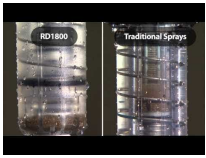

Amacron Golf & Turf

19 Tate Drive Kerang, 3579

+61 2 8011 1001 Toll Free: 1300 AMACRON

<https://amacron.rrproducts.com/>