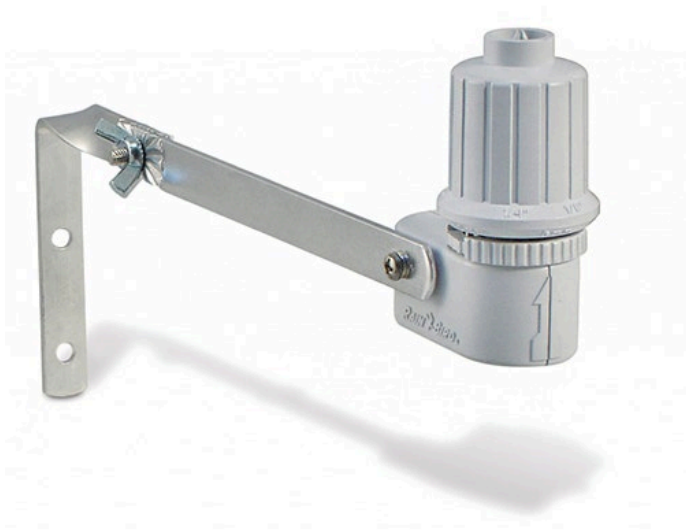

Rain Bird Wired Rain Sensor w/Bracket

RGA61200

Details

The Rain Bird RSD Series Rain Sensor automatically shuts off your sprinkler system when it rains, so you don't have to worry when you're home or away. The RSD Series Rain Sensor easily connects to most irrigation system controllers. RSD Series Rain Sensors offers flexible, multiple rainfall settings which are quick and easy to adjust with a twist of the dial.

Specifications

Manufacturer	Rain Bird
Box Quantity	20
Package Quantity	1

Amacron Golf & Turf

19 Tate Drive Kerang, 3579

+61 2 8011 1001 Toll Free: 1300 AMACRON

<https://amacron.rrproducts.com/>