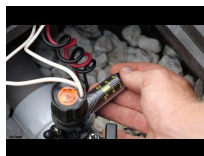

Rain Bird PRS-Dial with Pressure Indicator Cartridge

RGB33135

Details

The PRS-Dial is an excellent means of regulating outlet pressure at the valve regardless of incoming pressure fluctuations. The visible scale makes adjustment quick and easy. The regulator fits all Rain Bird PGA, PEB, PESB, PESB-R, EFB-CP, and BPES series valve. Regulates and maintains constant outlet pressure between 15 and 100 psi (1.04 to 6.9 bar) within 3 psi (0.21 bar). Adjustment knob with detents permits fine-tune setting in 1/3 psi (0.02 bar) increments. Dial cartridge makes installation and adjustment quick, easy and accurate Improved spike reduction capabilities reduce water hammer. Ergonomic design with snap-tight cover to prevent vandalism. Waterproof dial cartridge eliminates fogging and binding. Dial cartridge retrofits into all existing PRS-D units. Schrader valve connects pressure hose gauge, ordered separately. Easy field installation. PRS-Dial threads underneath the solenoid and adapter. Corrosion-resistant glass-filled nylon for rugged performance.