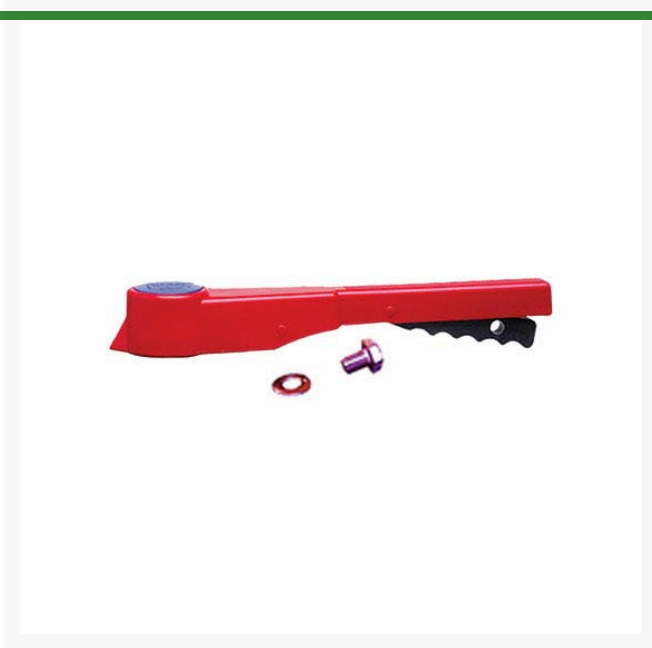

1-1/2 Butterfly Valve Lever Handle

RGBFH015

Details

Lever Handle Kits for Butterfly Valves.

Specifications

Manufacturer	Spears
Fitting Size	1-1/2

Amacron Golf & Turf

19 Tate Drive Kerang, 3579