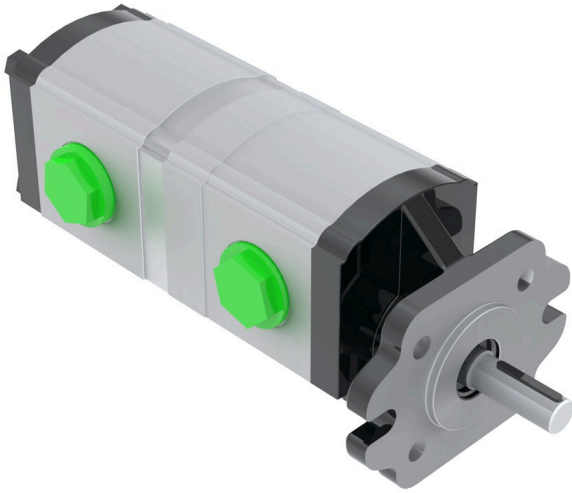

Hydraulic Pump Assy

R115-7787

Replaces

Toro

115-7787

Specifications

Manufacturer

R&R Products

Fits Models

Toro Workman HDX

Toro Workman HDX-Auto

Toro Workman HDX-D

Amacron Golf & Turf

19 Tate Drive Kerang, 3579

+61 2 8011 1001 Toll Free: 1300 AMACRON

<https://amacron.rrproducts.com/>