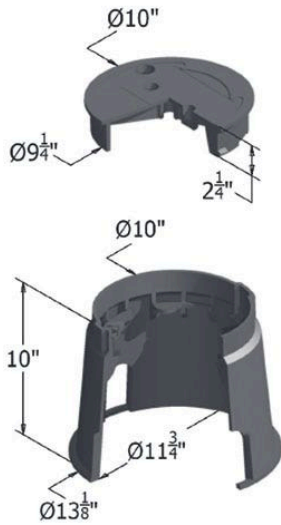

Carson Valve Box w/Lid 0910 Spec Grade - Black ICV

RGC09101027

Details

Carson 910 Specification Grade 10" diameter round boxes are offered with flush covers or T-cover lids with an optional bolt down device; 10" depth. They are ideal for turf applications. Features include rigid side walls, structural foam manufacturing process, HDPE (high-density polyethylene) construction, lock/bolt down option, twist lock lid, lid finger hole, UV inhibitors, and multiple colors. Made in USA.

Specifications

Manufacturer	Carson
Indicator	ICV
Lid Color	Black
Valve Box Depth	10 in

Replacement Parts

RGC09104008	Carson Lid Only 0910 Spec Grade - Black ICV
-------------	---

Amacron Golf & Turf

19 Tate Drive Kerang, 3579