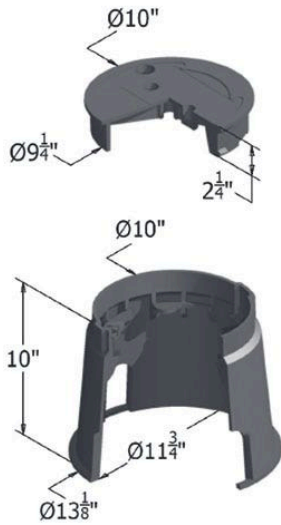

Carson Valve Box w/Lid 0910 Spec Grade - Black ICV RGC09101033

Details

Carson 910 Specification Grade 10" diameter round boxes are offered with flush covers or T-cover lids with an optional bolt down device; 10" depth. They are ideal for turf applications. Features include rigid side walls, structural foam manufacturing process, HDPE (high-density polyethylene) construction, lock/bolt down option, twist lock lid, lid finger hole, UV inhibitors, and multiple colors. Made in USA.

Specifications

Manufacturer	Carson
Indicator	ICV
Lid Color	Black
Valve Box Depth	10 in

Replacement Parts

RGC09104025	Carson Lid Only 0910 Spec Grade - Black ICV
-------------	--

Amacron Golf & Turf

19 Tate Drive Kerang, 3579