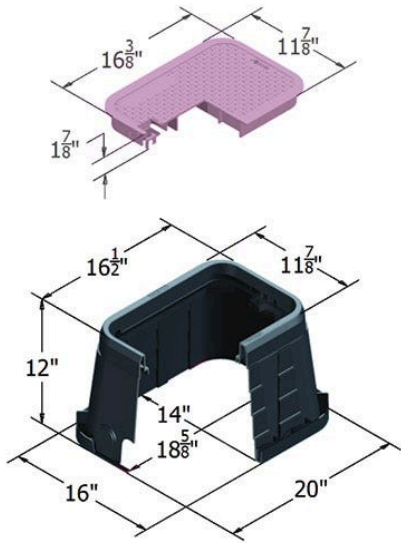

# Carson Valve Box w/Lid 1015 - Blk-Pur

Rw

RGC10151022

## Details

The Carson 1015-12 irrigation control valve box offers a variety of features, including lid seat collar for increased durability, and improved ribbing structure for maximum strength. That's the TrusT design. Other features include a heavy-duty seat collar, optional bolt down device for lock options, and a variety of cover and marking options. HDPE (high-density polyethylene) construction. UV inhibitors. 3" and 6" extensions available. Made in USA.

## Specifications

Manufacturer	Carson
Manufacturer's	1015
Model No	
Indicator	ICV
Lid Color	Purple
Valve Box Depth	12 in