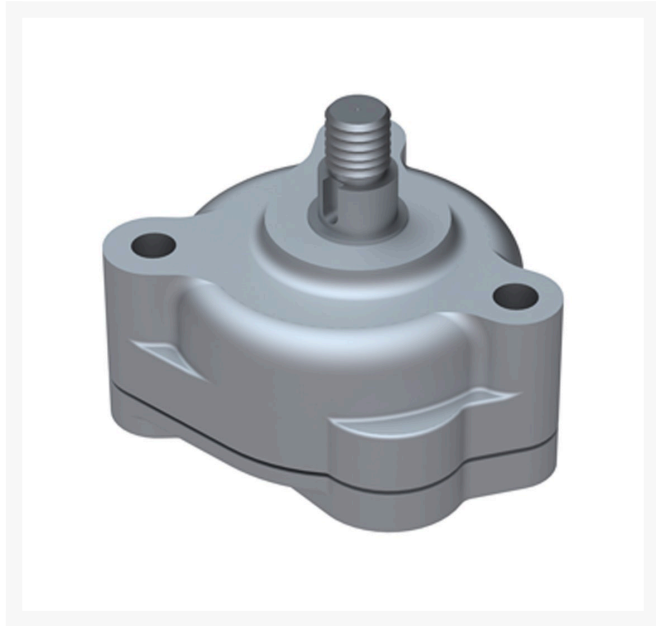

Oil Pump Assy

R100-2002

Replaces

Toro 100-2002

Specifications

Manufacturer R&R Products

Fits Models

- Toro Greensmaster TriFlex 3400
- Toro Greensmaster TriFlex 3420
- Toro Groundsmaster 3500-G
- Toro Workman HDX
- Toro Workman HDX-D
- Toro Workman MDX-D
- Toro Z Master Professional 6000
- Toro Z Master Professional 7000