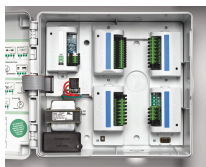

# Rain Bird Esp-Lx 8-STATION Module

RGF42210

## Details

The ESP-LX Basic Controller offers basic irrigation programming options you need for commercial sites. The simple dial makes programming the controller straightforward, and easy-to-understand menu options guide you through set-up. The ESP-LX Basic is the first controller to offer both English and Spanish on one dial. With 48-station capacity, four independent programs and up to eight start times for each station the ESP-LX Basic offers flexible scheduling options. Basic water management features such as Cycle+Soak, seasonal adjust, station delay, and SimulStations are available to meet unique site requirements.

- Adds 8 additional stations to Rain Bird ESP-LX Series modular controllers.
- Can be installed in any available slot.
- Hot-swappable 8-station expansion module can be installed without powering down the controller.
- Compatible with Rain Bird ESP-LXME, ESP-LXMEF and ESP-LX Basic series Irrigation controllers.