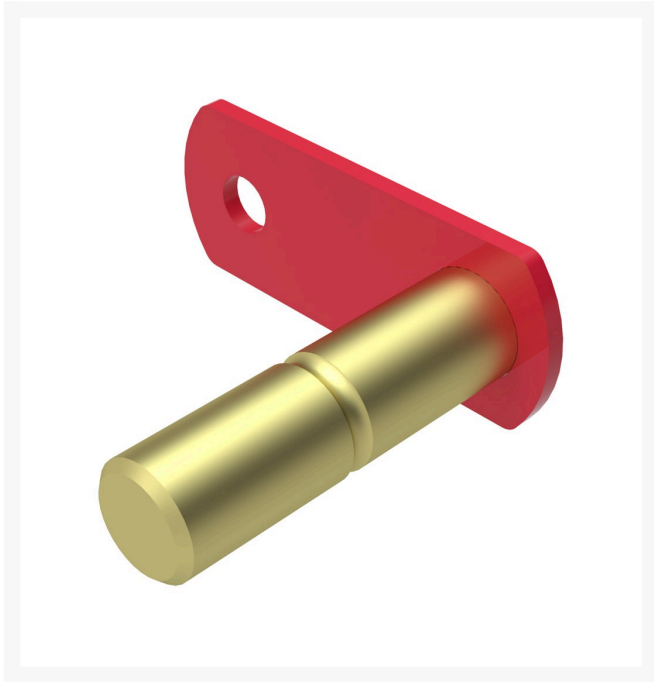

Pin Assy

R100-3020

Replaces
Toro 100-3020

Specifications
Manufacturer R&R Products

Fits Models
Toro Groundsmaster 4000-D
Toro Groundsmaster 4010-D
Toro Groundsmaster 4100-D