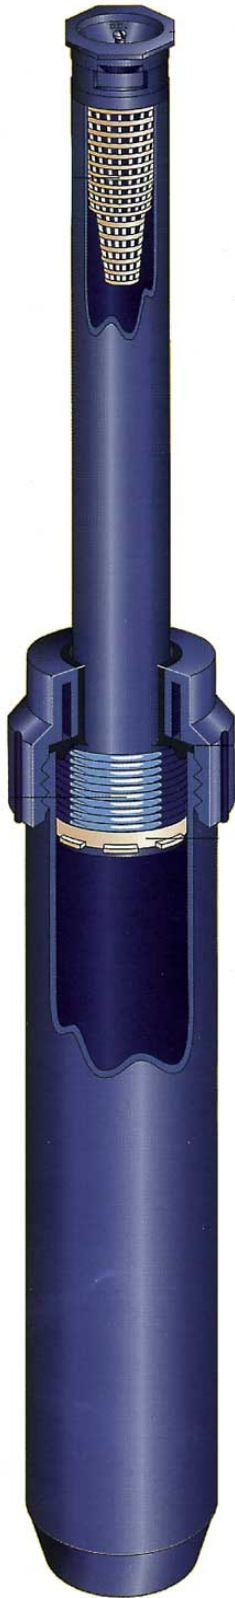

# K-Rain Pop-Up Sprinkler - 3

RGK73001

## Details

K-Spray pop-ups and nozzles are designed to provide a steady, consistent fall-out of water in 3", 4", 5" and 6" pop-up heights, K-Sprays can be used with K-Rain's 12 interchangeable fixed nozzles or K-Rain's adjustable nozzles. K-Spray pop-ups are ideal for watering small grass areas, ground cover or shrubs. A shrub adapter is available for use with K-Rain nozzles and can be threaded directly on to an above ground riser. K-Spray pop-ups include a stainless steel retraction spring for reliable retraction in all soil conditions. A friction clutch ring allows the pop-up riser to be turned to direct the water flow. K-Spray pop-ups have a 1/2" NPT female thread inlet. Nozzles have male threads. (12.7mm) per hour nozzle trajectory: Standard 260, low angle 120. Available in 12' and 15' models.

## Specifications

|              |        |
|--------------|--------|
| Manufacturer | K-Rain |
|--------------|--------|