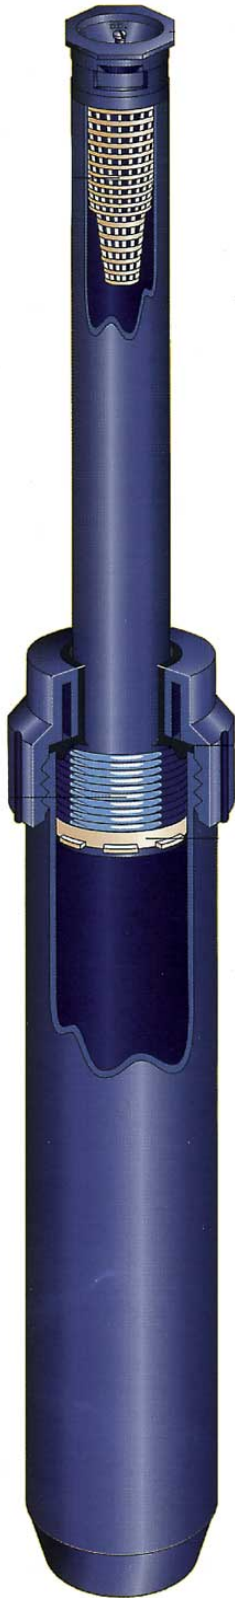

# K-Rain Pop-Up Sprinkler - 6

RGK76001

## Details

K-Spray pop-ups and nozzles are designed to provide a steady, consistent fall-out of water in 3", 4", 5" and 6" pop-up heights, K-Sprays can be used with K-Rain's 12 interchangeable fixed nozzles or K-Rain's adjustable nozzles. K-Spray pop-ups are ideal for watering small grass areas, ground cover or shrubs. A shrub adapter is available for use with K-Rain nozzles and can be threaded directly on to an above ground riser. K-Spray pop-ups include a stainless steel retraction spring for reliable retraction in all soil conditions. A friction clutch ring allows the pop-up riser to be turned to direct the water flow. K-Spray pop-ups have a 1/2" NPT female thread inlet. Nozzles have male threads. (12.7mm) per hour nozzle trajectory: Standard 260, low angle 120. Available in 12' and 15' models.

## Specifications

Manufacturer	K-Rain
--------------	--------