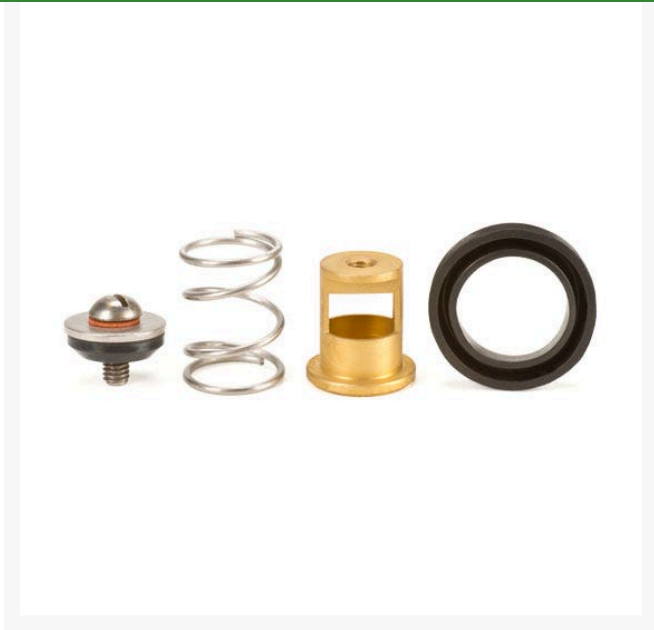

Repair Kit - 3/4 QC Valve Body

RGRK1

Details

Lid stays closed by strong positive action spring. High visibility Tuff Top or brass lids available. Constructed of solid red brass for durability, economy, and recyclability. Available with Acme threaded outlet (QB44 Series only) (AT). Wrench flats at base for easy installation. Drain hole in body to minimize debris collection. Chevron-shaped wiper seal to reduce leakage around key while inserted. Flow ranges from 5 - 100 gpm. Handles pressures up to 150 psi. British version available (BS). Five-year warranty.