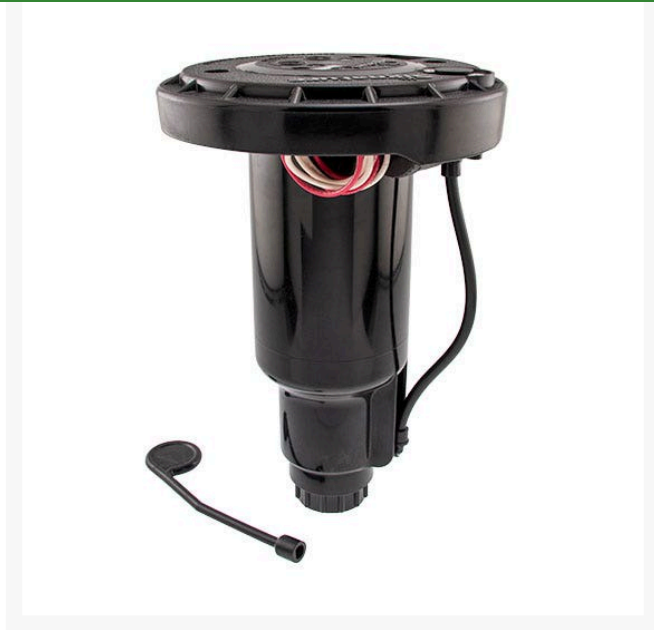

D50 1in Full Circle Rotor - Electric Vih

Acme

RGWD50E2570A

Details

A full 4-inch pop-up clears tall turfgrass for even coverage. Stainless-steel riser resists damage and vandalism. Special design eliminates blow-by and reduces pressure loss to improve system performance. Dual-direction flushing protects internals from debris and ensures positive pop-up/down. Radius can be adjusted up to 25 percent for best coverage. Quick lock design allows internals to be serviced from the rotor's top. Range: 53'-74'.

- A full 4-inch pop-up clears tall turfgrass for even coverage.
- Rolled-over flange keeps turfgrass clear of riser and nozzle.
- Stainless-steel riser resists damage and vandalism.
- Tough, commercial-grade plastic case stands up to punishment.
- Special design eliminates blow-by and reduces pressure loss to improve system performance.
- Dual-direction flushing protects internals from debris and ensures positive pop-up/down.
- Uniform coverage with square or triangular spacing.
- Full-circle and adjustable patterns for maximum flexibility.
- Easy arc adjustment in the field without any tools.
- Nozzle kit offers fully interchangeable nozzles and is included with each rotor.
- Unique manual On/Off control for hydraulic rotors.
- Heavy-duty spring assures positive retraction.
- Radius can be adjusted up to 25 percent for best coverage.
- Compact cartridge design allows for quick and easy repair.
- Quick lock design allows internals to be

Amacron Golf & Turf

19 Tate Drive Kerang, 3579

+61 2 8011 1001 Toll Free: 1300 AMACRON

<https://amacron.rrproducts.com/>

D50 1in Full Circle Rotor - Electric Vih Acme RGWD50E2570A

serviced from the rotor's top.

Specifications

Manufacturer	Weathermatic
Manufacturer's Model No	D50E2570A
Body Height	9.75 in
Exposed Cap Diameter	6.5 in
Inlet Size	1 in
Maximum Pressure	100 psi
Minimum Pressure	40 psi
Pop-up Height	4 in
Spinkler Flow	11.0 - 31.3 gpm
Sprinkler Operating Range	50 - 80 psi
Thread Type	ACME