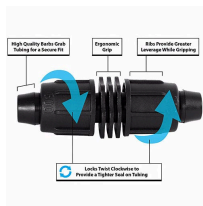

Rain Bird Twist Lock Adapter - 1/2" Mpt

RGX43263

Details

Rain Bird's complete line of Twist Lock Fittings simplify the installation of all industry-standard 1/2", 3/4" and 1" dripline and distribution tubing. They provide an even tighter seal on tubing by using high quality barbs and twist-locking nuts. Their unique barb design reduces insertion force while maintaining a secure fit. Ideal for use with Rain Bird XFD, XFS and XFCV dripline, XF blank tubing, XT700, XBS and QF Header distribution tubing. Models include couplings, elbows, tees, caps, and MPT threaded adapters.

Specifications

Manufacturer	Rain Bird
Manufacturer's	TLF-MPT6-0600
Model No	

Amacron Golf & Turf

19 Tate Drive Kerang, 3579

+61 2 8011 1001 Toll Free: 1300 AMACRON

<https://amacron.rrproducts.com/>