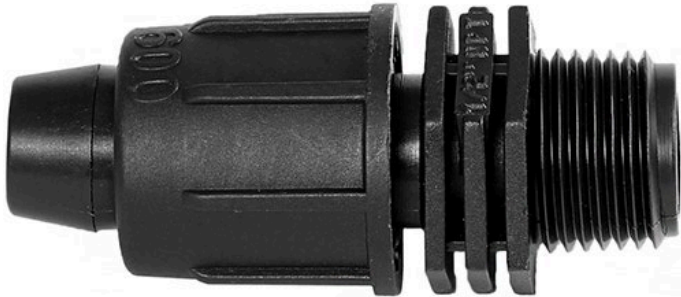

Rain Bird Twist Lock Adapter - 1/2" Mpt

RGX43263

Details

Rain Bird's complete line of Twist Lock Fittings simplify the installation of all industry-standard 1/2", 3/4" and 1" dripline and distribution tubing. They provide an even tighter seal on tubing by using high quality barbs and twist-locking nuts. Their unique barb design reduces insertion force while maintaining a secure fit. Ideal for use with Rain Bird XFD, XFS and XFCV dripline, XF blank tubing, XT700, XBS and QF Header distribution tubing. Models include couplings, elbows, tees, caps, and MPT threaded adapters.

Specifications

Manufacturer	Rain Bird
Manufacturer's	TLF-MPT6-0600
Model No	

Amacron Golf & Turf

19 Tate Drive Kerang, 3579

+61 2 8011 1001 Toll Free: 1300 AMACRON

<https://amacron.rrproducts.com/>