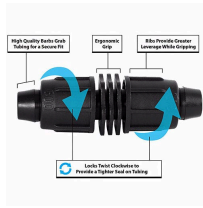

Rain Bird Twist Lock Coupling - 3/4"

RGX43280

Details

Rain Bird's complete line of Twist Lock Fittings simplify the installation of all industry-standard 1/2", 3/4" and 1" dripline and distribution tubing. They provide an even tighter seal on tubing by using high quality barbs and twist-locking nuts. Their unique barb design reduces insertion force while maintaining a secure fit. Ideal for use with Rain Bird XFD, XFS and XFCV dripline, XF blank tubing, XT700, XBS and QF Header distribution tubing. Models include couplings, elbows, tees, caps, and MPT threaded adapters.