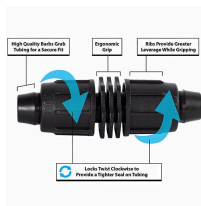

Rain Bird Twist Lock Adapter - 3/4" Mpt

RGX43264

Details

Rain Bird's complete line of Twist Lock Fittings simplify the installation of all industry-standard 1/2", 3/4" and 1" dripline and distribution tubing. They provide an even tighter seal on tubing by using high quality barbs and twist-locking nuts. Their unique barb design reduces insertion force while maintaining a secure fit. Ideal for use with Rain Bird XFD, XFS and XFCV dripline, XF blank tubing, XT700, XBS and QF Header distribution tubing. Models include couplings, elbows, tees, caps, and MPT threaded adapters.

Specifications

Manufacturer	Rain Bird
Manufacturer's	TLF-MPT8-0600
Model No	

Amacron Golf & Turf

19 Tate Drive Kerang, 3579

+61 2 8011 1001 Toll Free: 1300 AMACRON

<https://amacron.rrproducts.com/>