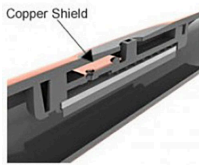

# Rain Bird Xfs Sub-Surface Dripline with Copper Shield - 0.9GPH 18" Spacing 500' Coil

RGX48042

## Details

Rain Bird XFS Sub-Surface Copper-Colored Dripline with Copper Shield Technology is the latest innovation in the Rain Bird Landscape Drip Family. Rain Bird's patent-pending Copper Shield Technology protects the emitter from root intrusion, creating a long-lasting, low maintenance sub-surface drip irrigation system for use under turf grass or shrub and groundcover areas. A proprietary tubing material makes the XFS Sub-Surface Dripline with Copper Shield the most flexible tubing in the industry, and the easiest sub-surface dripline to design with and install. Simple. Reliable. Durable.

- Rain Bird's low-profile emitter design reduces in-line pressure loss, allowing longer lateral runs, simplifying design and reducing installation time.
- Variety of emitter flow rates, emitter spacing and coil lengths provide design flexibility for either sub-surface turf or sub-surface shrub and groundcover applications.
- XFS Sub-Surface Dripline emitters are protected from root intrusion by Rain Bird's patent-pending Copper Shield Technology, resulting in a system that does not require maintenance or replacement of chemicals to prevent root intrusion.
- The pressure-compensating emitter design provides a consistent flow over the entire lateral length ensuring higher uniformity for increased reliability in the pressure range of 8.5 to 60 psi
- Dual-layered tubing (copper over black) provides unmatched resistance to chemicals, algae growth and UV damage.
- Grit Tolerant: Rain Bird's proprietary emitter design resists clogging by use of an extra-wide flow path combined with a self-flushing