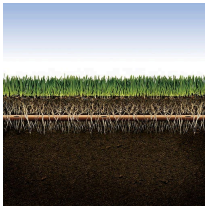

# Rain Bird Xfs Sub-Surface Dripline with Copper Shield - 0.9GPH 18" Spacing 500' Coil

RGX48042

## Details

Rain Bird XFS Sub-Surface Copper-Colored Dripline with Copper Shield Technology is the latest innovation in the Rain Bird Landscape Drip Family. Rain Bird's patent-pending Copper Shield Technology protects the emitter from root intrusion, creating a long-lasting, low maintenance sub-surface drip irrigation system for use under turf grass or shrub and groundcover areas. A proprietary tubing material makes the XFS Sub-Surface Dripline with Copper Shield the most flexible tubing in the industry, and the easiest sub-surface dripline to design with and install. Simple. Reliable. Durable.

- Rain Bird's low-profile emitter design reduces in-line pressure loss, allowing longer lateral runs, simplifying design and reducing installation time.
- Variety of emitter flow rates, emitter spacing and coil lengths provide design flexibility for either sub-surface turf or sub-surface shrub and groundcover applications.
- XFS Sub-Surface Dripline emitters are protected from root intrusion by Rain Bird's patent-pending Copper Shield Technology, resulting in a system that does not require maintenance or replacement of chemicals to prevent root intrusion.
- The pressure-compensating emitter design provides a consistent flow over the entire lateral length ensuring higher uniformity for increased reliability in the pressure range of 8.5 to 60 psi
- Dual-layered tubing (copper over black) provides unmatched resistance to chemicals, algae growth and UV damage.
- Grit Tolerant: Rain Bird's proprietary emitter design resists clogging by use of an extra-wide flow path combined with a self-flushing