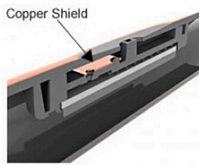

Rain Bird Xfs Sub-Surface Dripline with Copper Shield -Purple 0.9GPH 12" Spacing 500' Coil RGX48082

Details

Rain Bird XFS Sub-Surface Copper-Colored Dripline with Copper Shield Technology is the latest innovation in the Rain Bird Landscape Drip Family. Rain Bird's patent-pending Copper Shield Technology protects the emitter from root intrusion, creating a long-lasting, low maintenance sub-surface drip irrigation system for use under turf grass or shrub and groundcover areas. A proprietary tubing material makes the XFS Sub-Surface Dripline with Copper Shield the most flexible tubing in the industry, and the easiest sub-surface dripline to design with and install. Simple. Reliable. Durable.

- Rain Bird's low-profile emitter design reduces in-line pressure loss, allowing longer lateral runs, simplifying design and reducing installation time.
- Variety of emitter flow rates, emitter spacing and coil lengths provide design flexibility for either sub-surface turf or sub-surface shrub and groundcover applications.
- XFS Sub-Surface Dripline emitters are protected from root intrusion by Rain Bird's patent-pending Copper Shield Technology, resulting in a system that does not require maintenance or replacement of chemicals to prevent root intrusion.
- The pressure-compensating emitter design provides a consistent flow over the entire lateral length ensuring higher uniformity for increased reliability in the pressure range of 8.5 to 60 psi
- Dual-layered tubing (copper over black) provides unmatched resistance to chemicals, algae growth and UV damage.
- Grit Tolerant: Rain Bird's proprietary emitter design resists clogging by use of an extra-wide flow path combined with a self-flushing