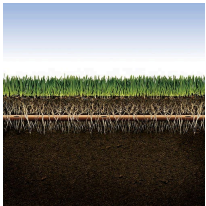

Rain Bird Xfs Sub-Surface Dripline with Copper Shield -Purple 0.9GPH 12" Spacing 500' Coil RGX48082

Details

Rain Bird XFS Sub-Surface Copper-Colored Dripline with Copper Shield Technology is the latest innovation in the Rain Bird Landscape Drip Family. Rain Bird's patent-pending Copper Shield Technology protects the emitter from root intrusion, creating a long-lasting, low maintenance sub-surface drip irrigation system for use under turf grass or shrub and groundcover areas. A proprietary tubing material makes the XFS Sub-Surface Dripline with Copper Shield the most flexible tubing in the industry, and the easiest sub-surface dripline to design with and install. Simple. Reliable. Durable.

- Rain Bird's low-profile emitter design reduces in-line pressure loss, allowing longer lateral runs, simplifying design and reducing installation time.
- Variety of emitter flow rates, emitter spacing and coil lengths provide design flexibility for either sub-surface turf or sub-surface shrub and groundcover applications.
- XFS Sub-Surface Dripline emitters are protected from root intrusion by Rain Bird's patent-pending Copper Shield Technology, resulting in a system that does not require maintenance or replacement of chemicals to prevent root intrusion.
- The pressure-compensating emitter design provides a consistent flow over the entire lateral length ensuring higher uniformity for increased reliability in the pressure range of 8.5 to 60 psi
- Dual-layered tubing (copper over black) provides unmatched resistance to chemicals, algae growth and UV damage.
- Grit Tolerant: Rain Bird's proprietary emitter design resists clogging by use of an extra-wide flow path combined with a self-flushing