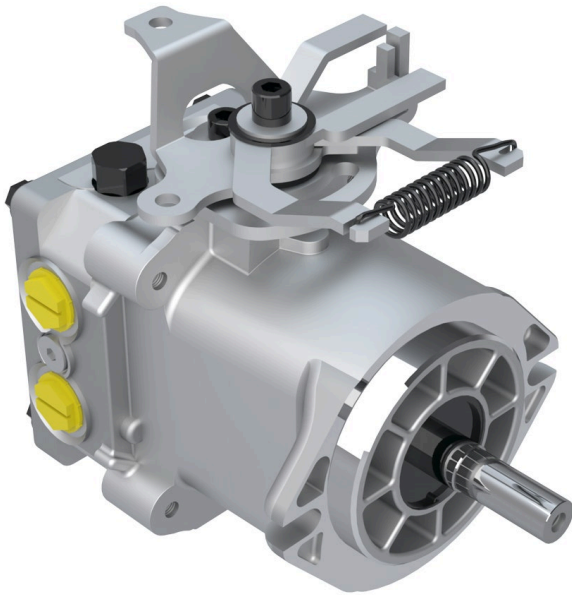

Hydraulic Pump Assy

R125-4672

Replaces
Toro 125-4672

Specifications
Manufacturer R&R Products

Fits Models
Toro GrandStand Mower